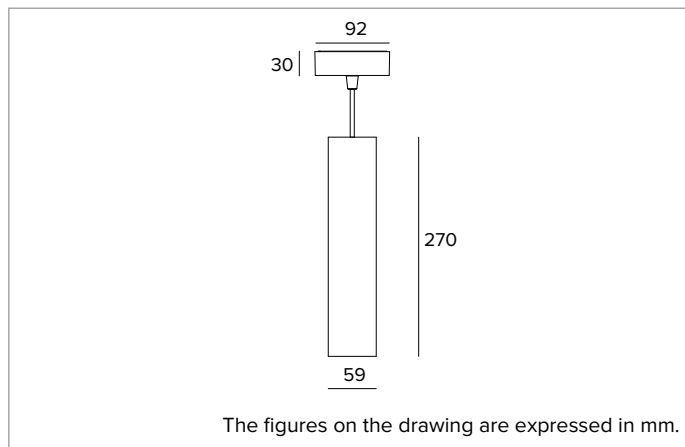

1T9811EL | LABEL 6 - Suspension

LED suspension fixture for direct light emission powered by mains voltage

		4000K	H(m)	D(m)	Emax(lx)	
		Ra90		16°		
Fixture Power	10W	1	0.28	7913		
Source Flux	1321lm	2	0.55	1978		
Fixture Flux	970lm	3	0.83	879		
Efficacy	102lm/W	4	1.11	495		
TS1984	Imax=5991cd/klm	Imax	7913cd	5	1.39	317

CCT nominal: 4000K

Lifetime (L80/B10): >50000h tq +25°C

ILLUMINOTECHNICAL CHARACTERISTICS

SP Version - metallised polycarbonate precision optics, a holographic diffusion filter and a black silicone cut off ring.

Optic: REFLECTOR

Beam angles: SP

Optical efficiency: 73%

Fixture flux: 970lm

Luminous efficacy: 102lm/W

Photobiological safety: Compliant with RG1 low risk group

MECHANICAL CHARACTERISTICS

Cylindrical body in aluminum obtained through extrusion machining process and coated with powder paint.

Colour and finish: Deep black

Dimensions: D=59mm

Weight: 1.1Kg

Degree of protection: IP20

ELECTRICAL CHARACTERISTICS

Electronic ON-OFF version with the power supply integrated in the body of the fixture. Luminaire compliant with EN 60598-2-22 for power supply from a centralised emergency system CPSS (Central Power Supply System), not incorporated in the luminaire - high risk areas excluded. The default power and flux are 100% in AC and 100% in DC.